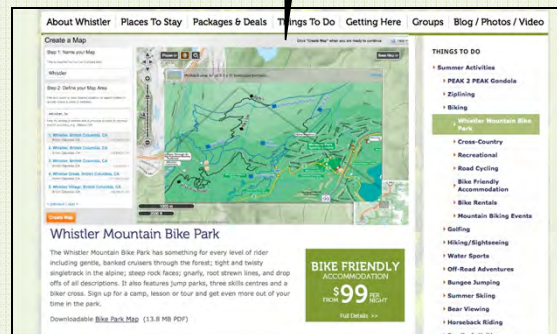

MAPSHERPA MAPPING PLATFORM

- Account Management
- Maps and Content
- eCommerce

Print Maps

BRANDED WEB SITE

*THE EXPERIENCE CONSUMERS WANT,
WITH THE QUALITY YOU CAN PROVIDE.*

*PUBLISH YOUR GEOSPATIAL CONTENT
TO WEB AND MOBILE PLATFORMS
USING THE MAPSHERPA MAPPING
PLATFORM.*

INTERACT - REMOTE

- Collect GPS tracks and photos
- View My-planned-Routes
- Subscribe to content

MANAGE CONTENT

- Import trails/content
- Real-time editing/updating
- Set trail status/condition

BRANDED TABLET & MOBILE APPS