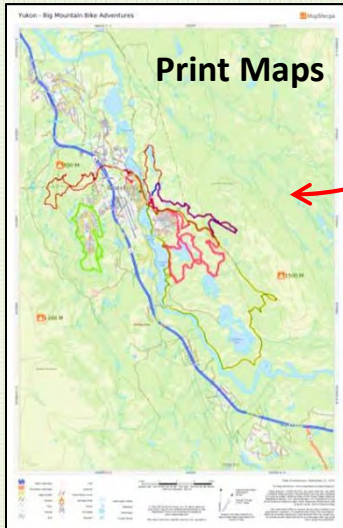

MAPSHERPA MAPPING PLATFORM

- Account Management
- Maps and Content
- eCommerce

Print Maps